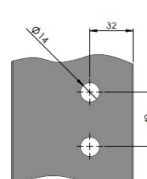

## Description:

Shower Hinge "Jaro" Up/Down, CPL, 90DG, Left, Wall/Glass, 6-8mm Glass Thickness,  $\varnothing 14\text{mm}$  Drilling, All Brass Material,, Self closing from 45 DG, Hold Stop at 0 & 90 DG

Dark fiber gasket 1 mm. f. door side member

Glass drilling