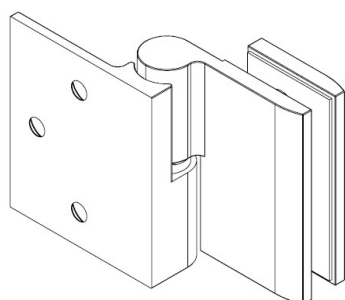

Dark fiber gasket 1 mm. f. door side member