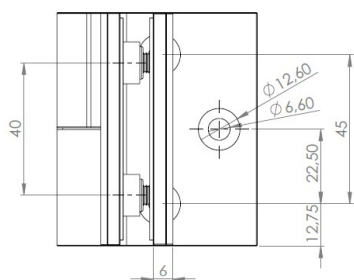

PRODUCT SHEET

Description:

Shower Hinge "Jaro" Up/Down, CPL, 90DG, Left, Wall/Glass, 6-8mm Glass Thickness, $\varnothing 14\text{mm}$ Drilling, All Brass Material,, Self closing from 45 DG, Hold Stop at 0 & 90 DG

Item number:

15.23.115-0

Units	Box	Carton	HS Code	Barcode
Pcs.	1	20	8302100090	
				5704866486019