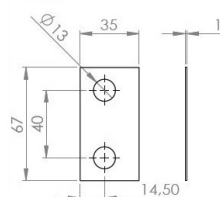

Dark fiber gasket 1 mm. f. door side member