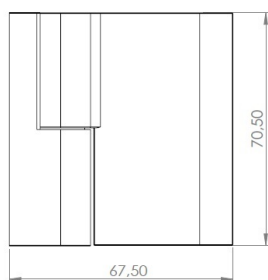

## Description:

Shower Hinge "Jaro" Up/Down, CPL, 90DG, Left, Wall/Glass, 6-8mm Glass Thickness,  $\varnothing 14\text{mm}$  Drilling, All Brass Material,, Self closing from 45 DG, Hold Stop at 0 & 90 DG

## Item number:

15.23.115-0

| Units | Box | Carton | HS Code    | Barcode  |
|-------|-----|--------|------------|--|
| Pcs.  | 1   | 20     | 8302100090 |  |
|       |     |        |            | 5704866486019  |