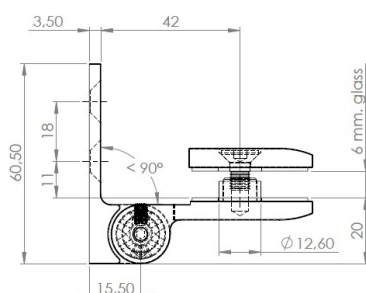

Dark fiber gasket 1 mm. f. door side member